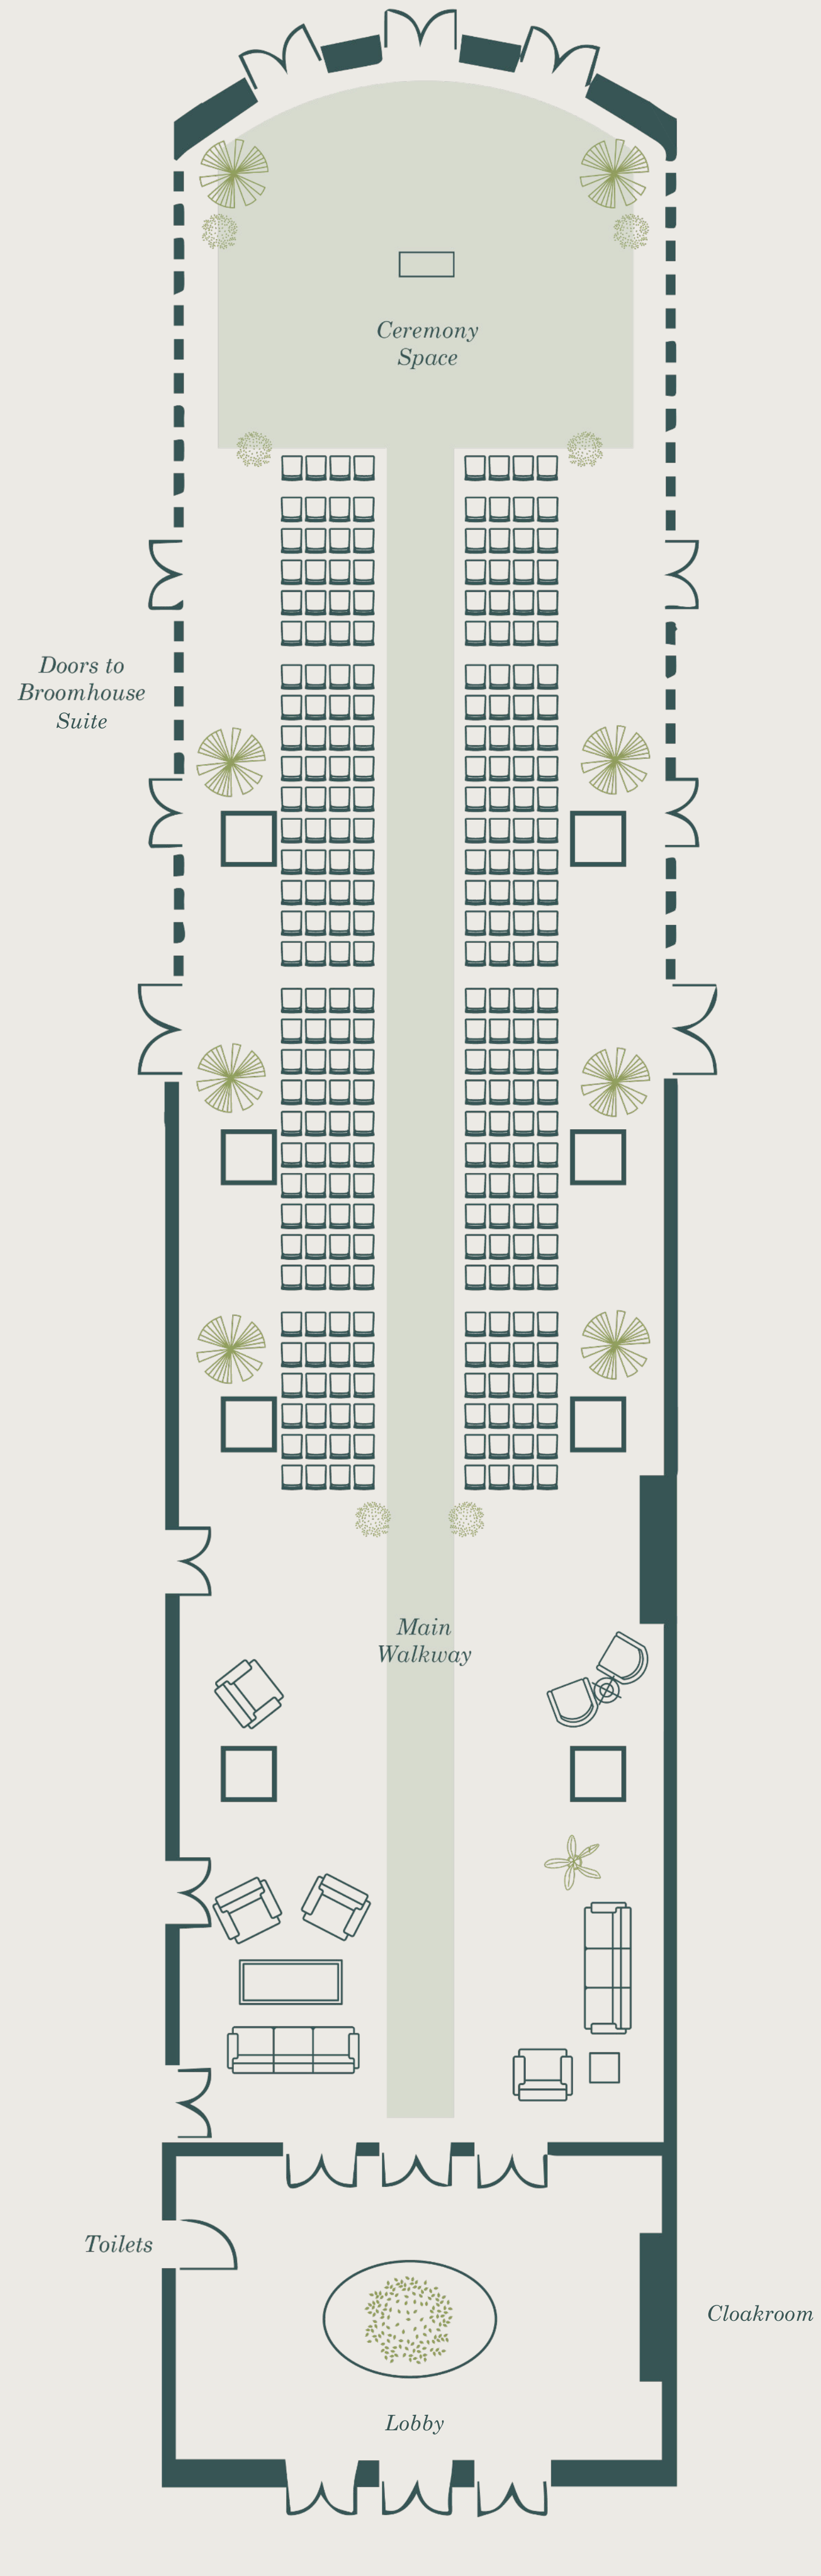

As you make your grand entrance, the sweeping marble floor leads on from the lobby as you make your grand entrance, along the aisle lined with trees and floral arrangements and ambient lighting, and through the expansive reception space.

- Glass dome feature lighting
- Private bar
- Access to all banqueting rooms
- Removable soft furnishings
- Adjustable lighting
- Built-in PA

PALM COURT WEDDING CEREMONY

The 30 metre-long walkway makes for a mesmerising walk down the aisle. Double doors and tall windows frame the ceremony space, whilst the domed glass ceiling allows you to view the canopies of nearby trees as you approach your new spouse.

CAPACITY 250 GUESTS

DIMENSIONS

- Length: 42.70m (140.1ft)
- Width: 10.75m (35.3ft)
- Height: 8m (26.2ft) highest, 3.8m (12.5ft) lowest
- Area: 459m² (1505.9ft²)

DINE, DANCE AND CELEBRATE

Following the ceremony, transition seamlessly into the luxurious Broomhouse Suite. Here, a lavish dining experience awaits, accompanied by a well-stocked bar and spacious dance floor. Floor-to-ceiling windows grace two walls, offering panoramic views of the Club's grounds, while doors open onto the Terrace, an idyllic spot for post-ceremony drinks or indulgent summer barbecues.

CAPACITY 250 GUESTS

DIMENSIONS

- Length: 18m (59ft)
- Width: 18.5m (ft)
- Height: 5.5m (18ft) highest, 3.5m (11.5ft) lowest
- Area: 333m² (1092.5ft²)