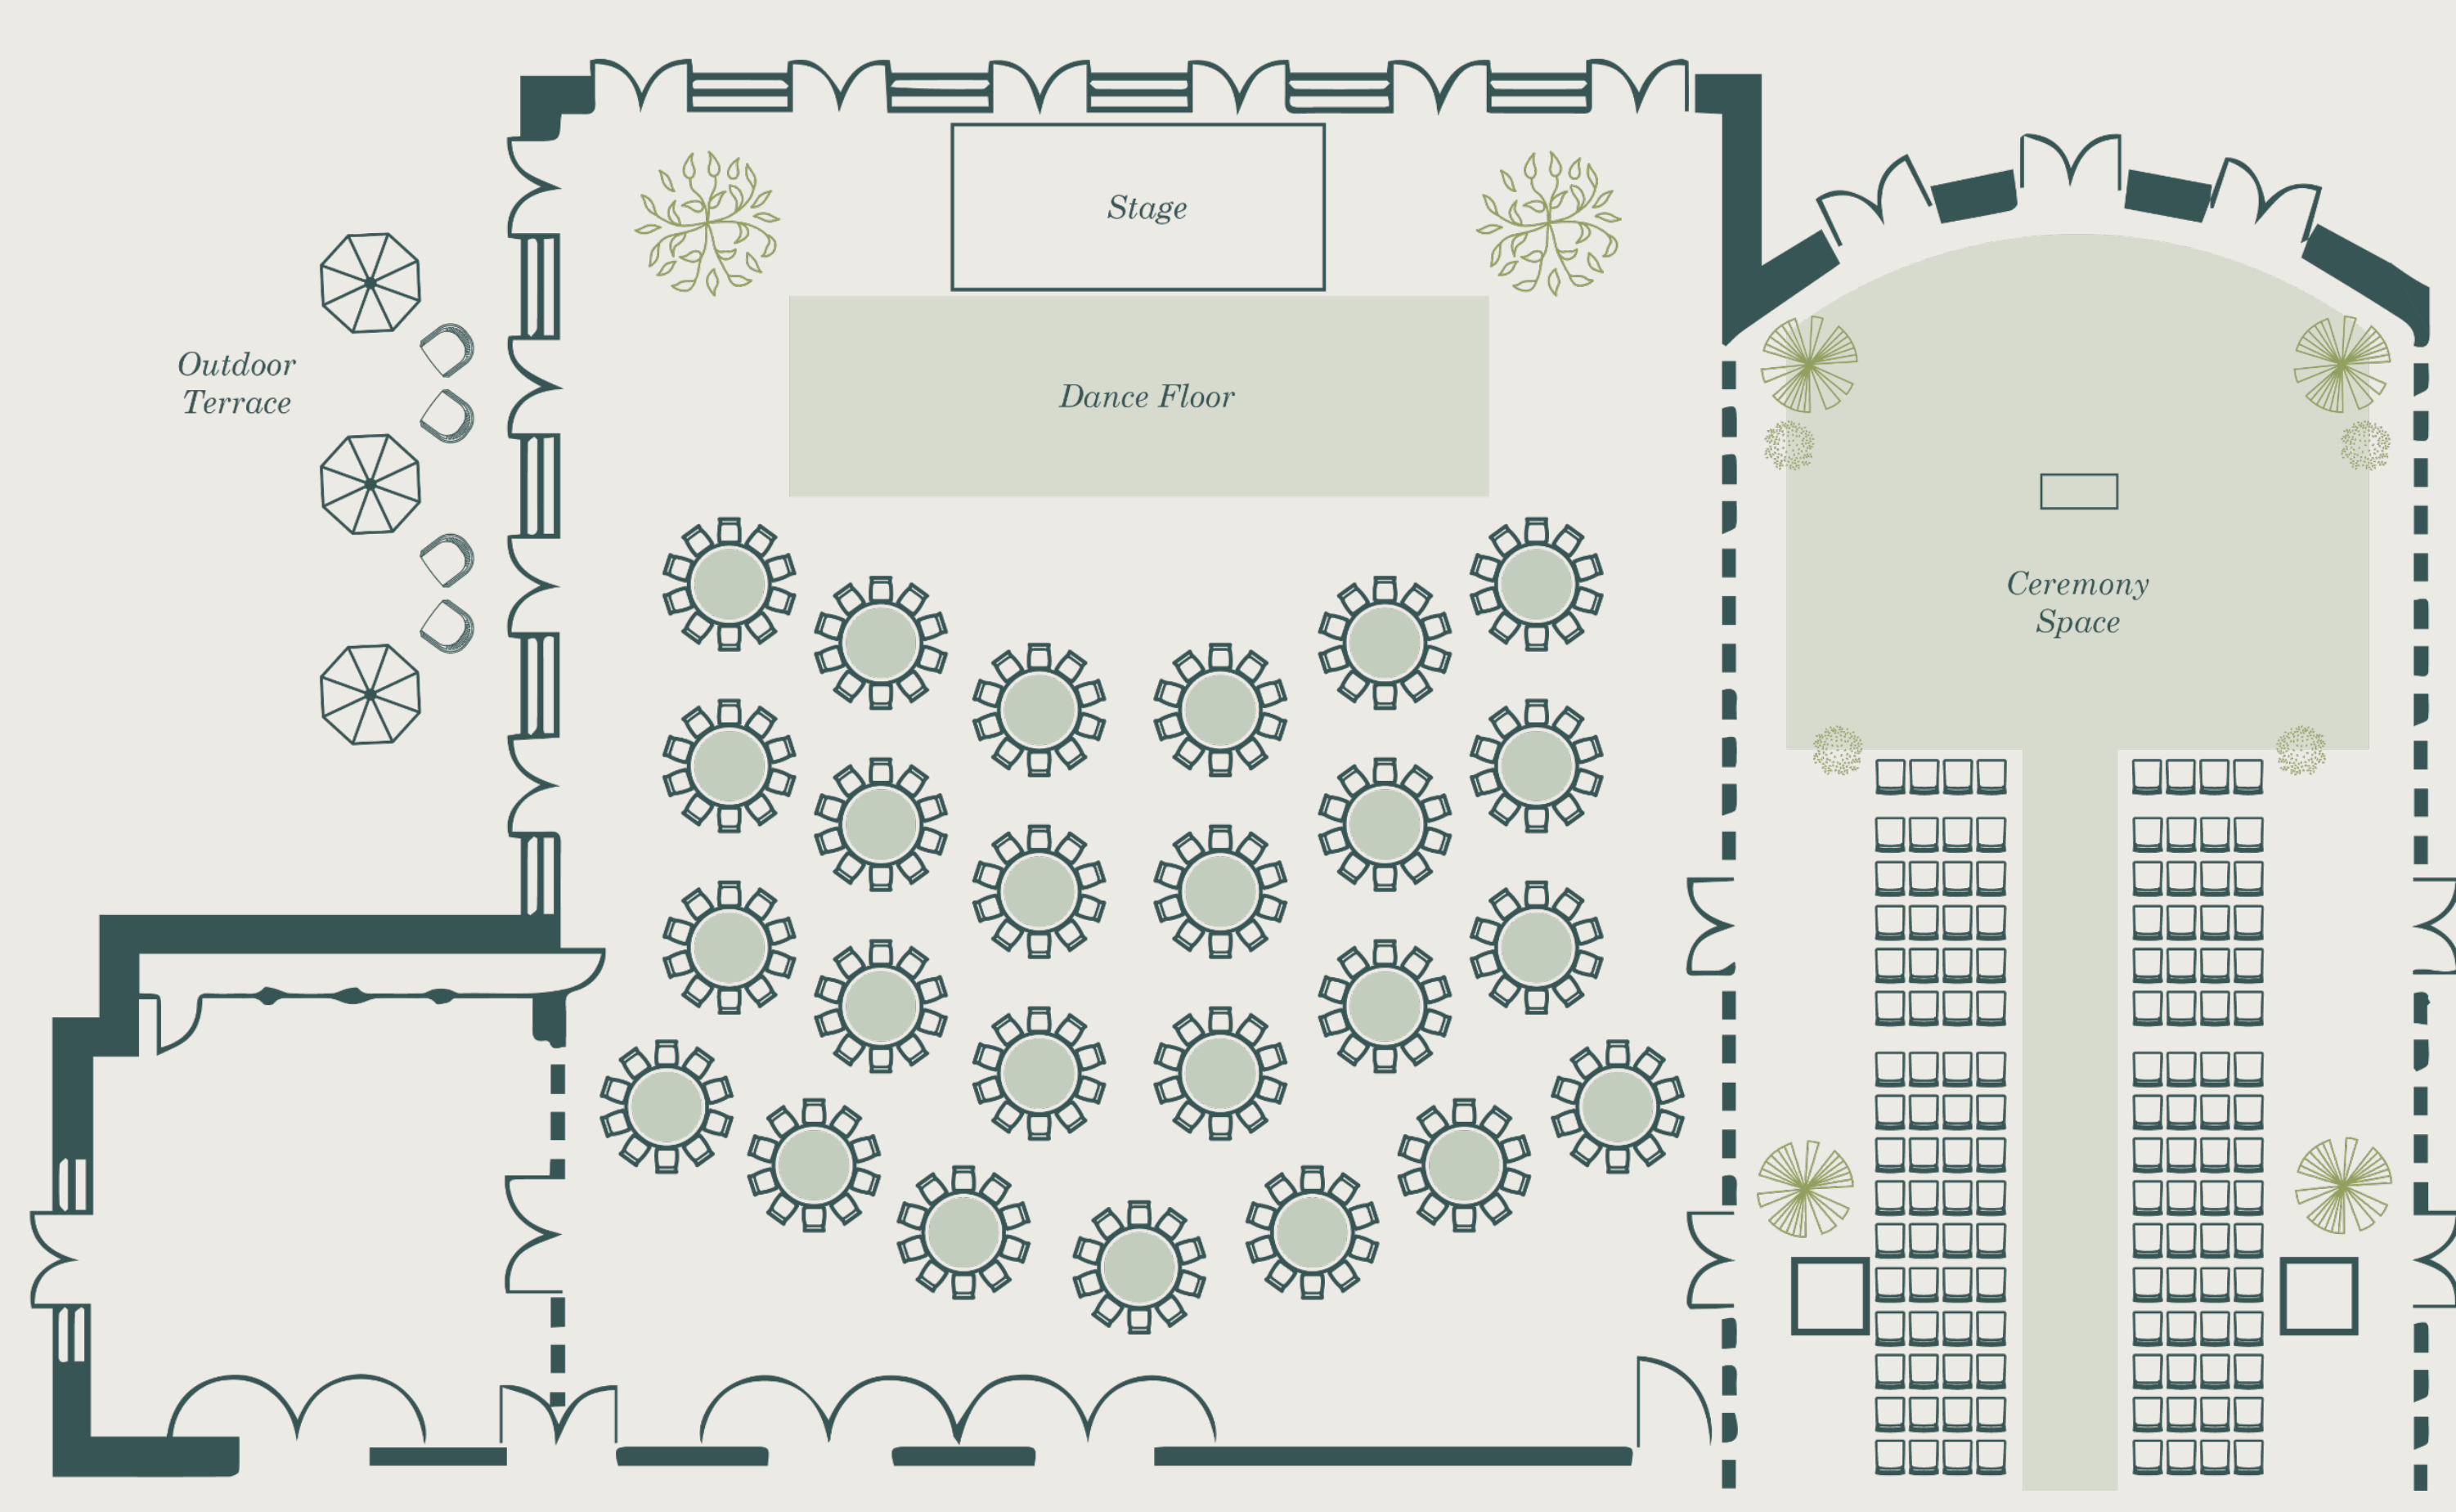

- Glass dome feature lighting
- Private bar
- Access to all banqueting rooms
- Removable soft furnishings
- Adjustable lighting
- Built-in PA

PALM COURT WEDDING CEREMONY

The 30 metre-long walkway makes for a mesmerising walk down the aisle. Double doors and tall windows frame the ceremony space, whilst the domed glass ceiling allows you to view the canopies of nearby trees as you approach your new spouse.

CAPACITY 250 GUESTS

DIMENSIONS

- Length: 42.70m (140.1ft)
- Width: 10.75m (35.3ft)
- Height: 8m (26.2ft) highest, 3.8m (12.5ft) lowest
- Area: 459m² (1505.9ft²)

DINE, DANCE AND CELEBRATE

Following the ceremony, transition seamlessly into the luxurious Broomhouse Suite. Here, a lavish dining experience awaits, accompanied by a well-stocked bar and spacious dance floor. Floor-to-ceiling windows grace two walls, offering panoramic views of the Club's grounds, while doors open onto the Terrace, an idyllic spot for post-ceremony drinks or indulgent summer barbecues.

THE BROOMHOUSE SUITE

Our spacious private event space can be tailored to your specific needs and desires. Here is a popular set up with round tables, chairs, dance floor and stage for live music. The Broomhouse opens up to the grounds, allowing your party to move outside and enjoy drinks on our Terrace.

CAPACITY 250 GUESTS

DIMENSIONS

- Length: 18m (59ft)
- Width: 18.5m (ft)
- Height: 5.5m (18ft) highest, 3.5m (11.5ft) lowest
- Area: 333m² (1092.5ft²)