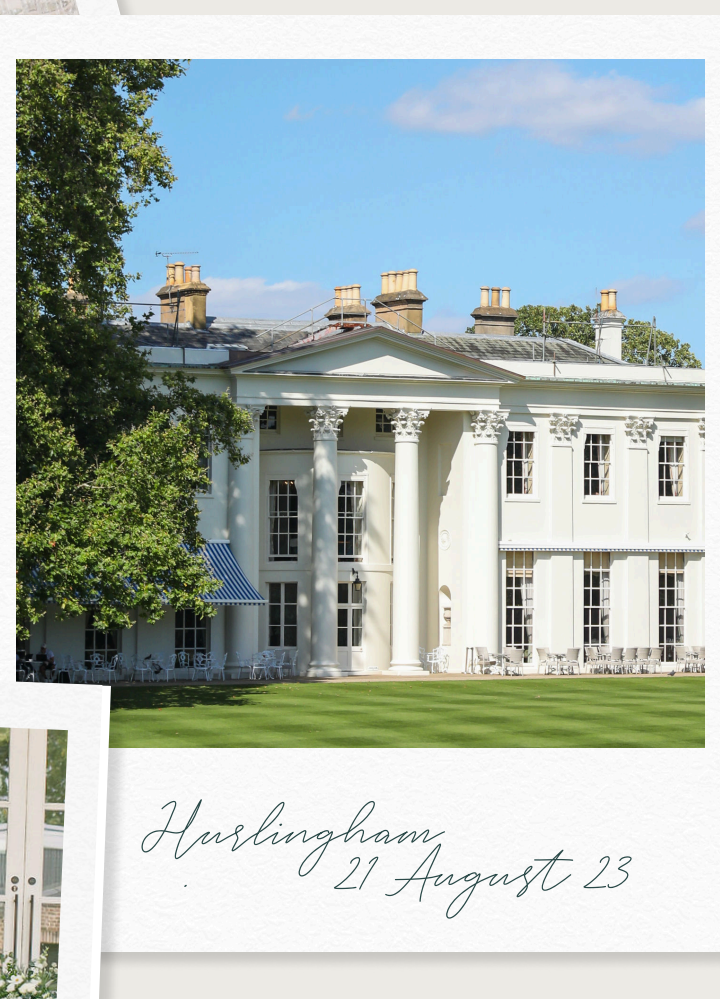

PALM COURT WEDDING CEREMONY

The 30 metre-long walkway makes for a mesmerising walk down the aisle. Double doors and tall windows frame the ceremony space, whilst the domed glass ceiling allows you to view the canopies of nearby trees as you approach your new spouse.

CAPACITY ..... 250 GUESTS