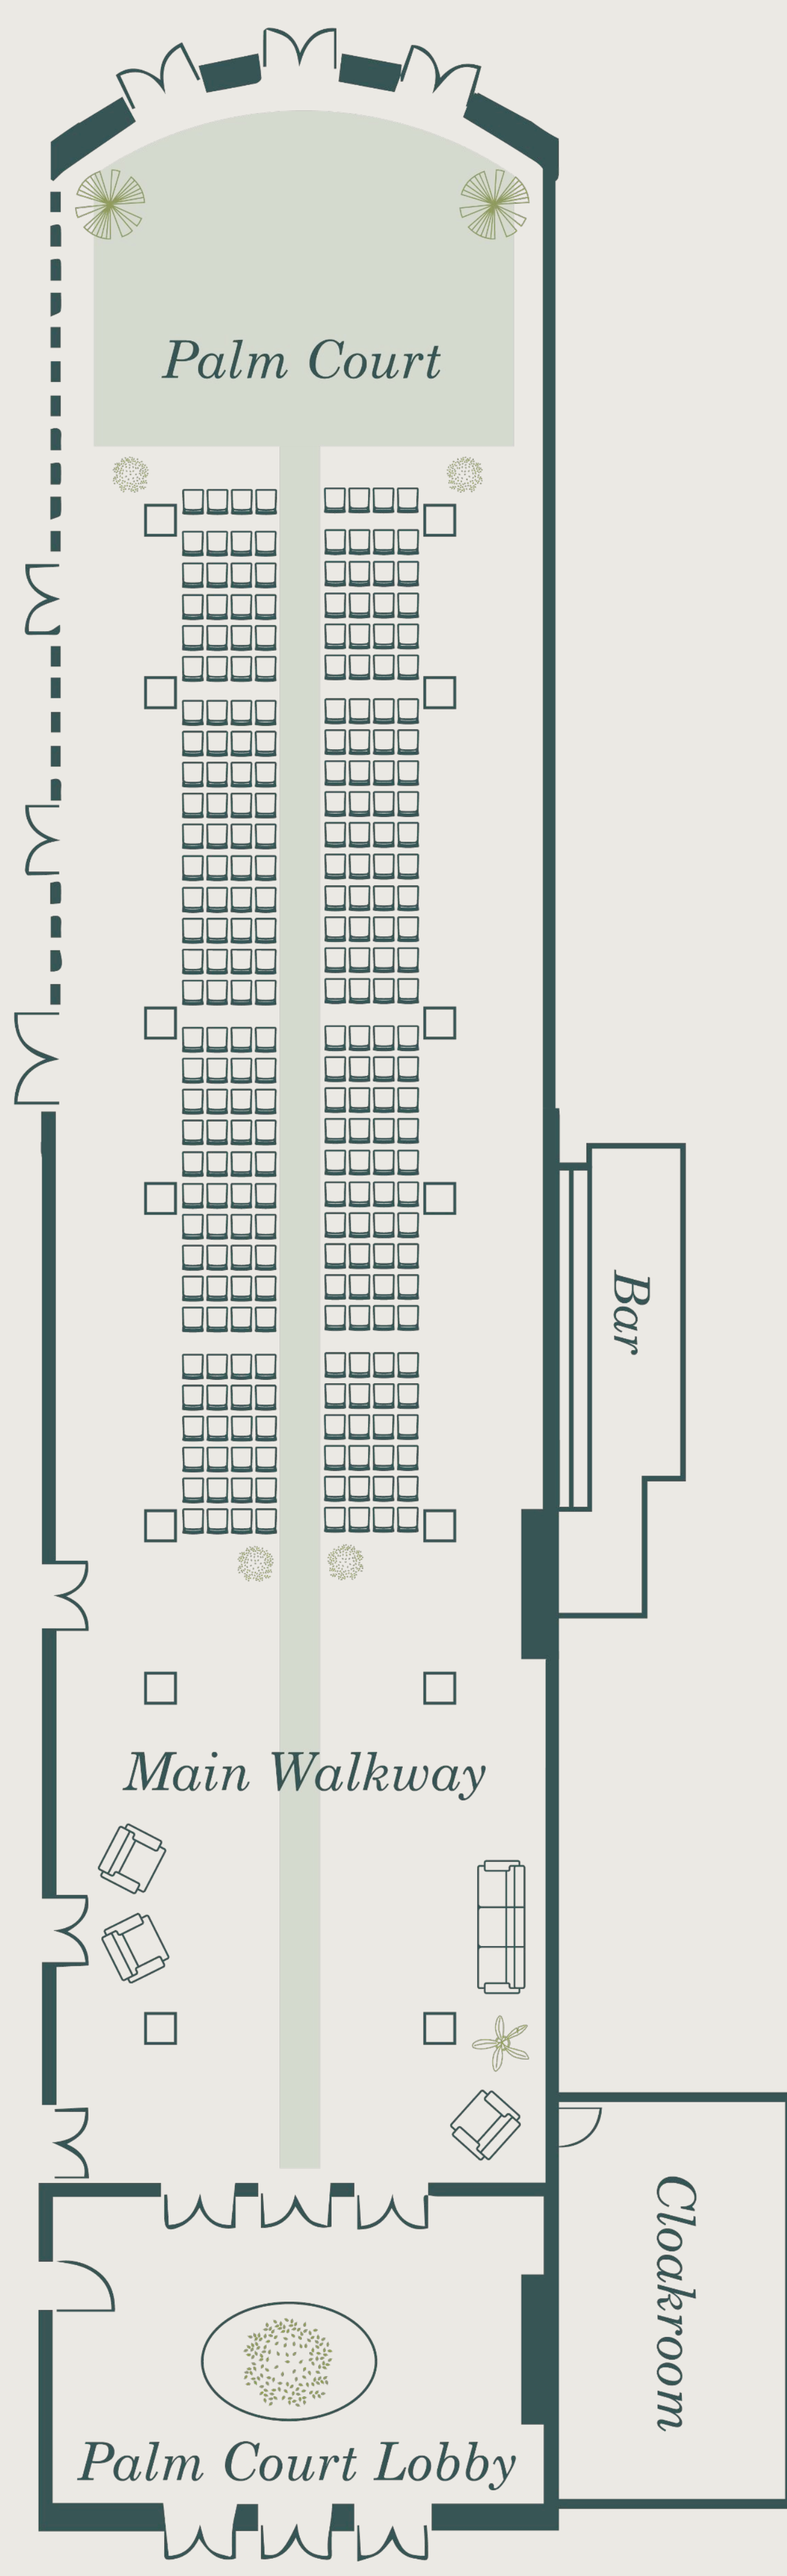

THE PALM COURT AND BROOMHOUSE

CRAFTING MEMORIES FROM DAWN TO DUSK

With its awe-inspiring glass dome ceiling, Palm Court bathes your celebration in radiant natural light, casting a spellbinding glow throughout the day and offering a twinkling canopy of stars as night descends. Picture-perfect moments await as your guests stargaze and revel in the enchanting ambience.

As you make your grand entrance, the sweeping marble floor of Palm Court sets the stage for an extraordinary aisle, lined with graceful trees that bestow an aura of timeless elegance. Your journey down the aisle will be nothing short of spellbinding, as this expansive reception space is transformed to reflect your dream setting. Embellished with meticulously curated floral arrangements and ambient lighting, Palm Court allows your wedding to mirror your unique personal style.

PALM COURT
FEATURES AND SERVICES

- Glass dome feature lighting
- Fully functional bar
- Access to all banqueting rooms
- Removable soft furnishings
- Adjustable lighting
- Built-in PA

THE PALM COURT

This set up is ideal for wedding ceremonies. The 43 meter glass domed ceiling makes for a truly mesmerising walk down the aisle, look up and view stunning blue sky's and the wisps of ancient tree tops. Double doors and tall windows frame the ceremony space, bathing you in natural light while you tie the knot.

43.25m x 10.75m

DINE, DANCE AND CELEBRATE

Following the ceremony, transition seamlessly into the luxurious Broomhouse Suite. Here, a lavish silver service dining experience awaits, accompanied by a well-stocked bar and spacious dance floor. Floor-to-ceiling windows grace two walls, offering panoramic views of the Club's grounds, while doors open onto the Terrace, an idyllic spot for post-ceremony drinks or indulgent summer barbecues.